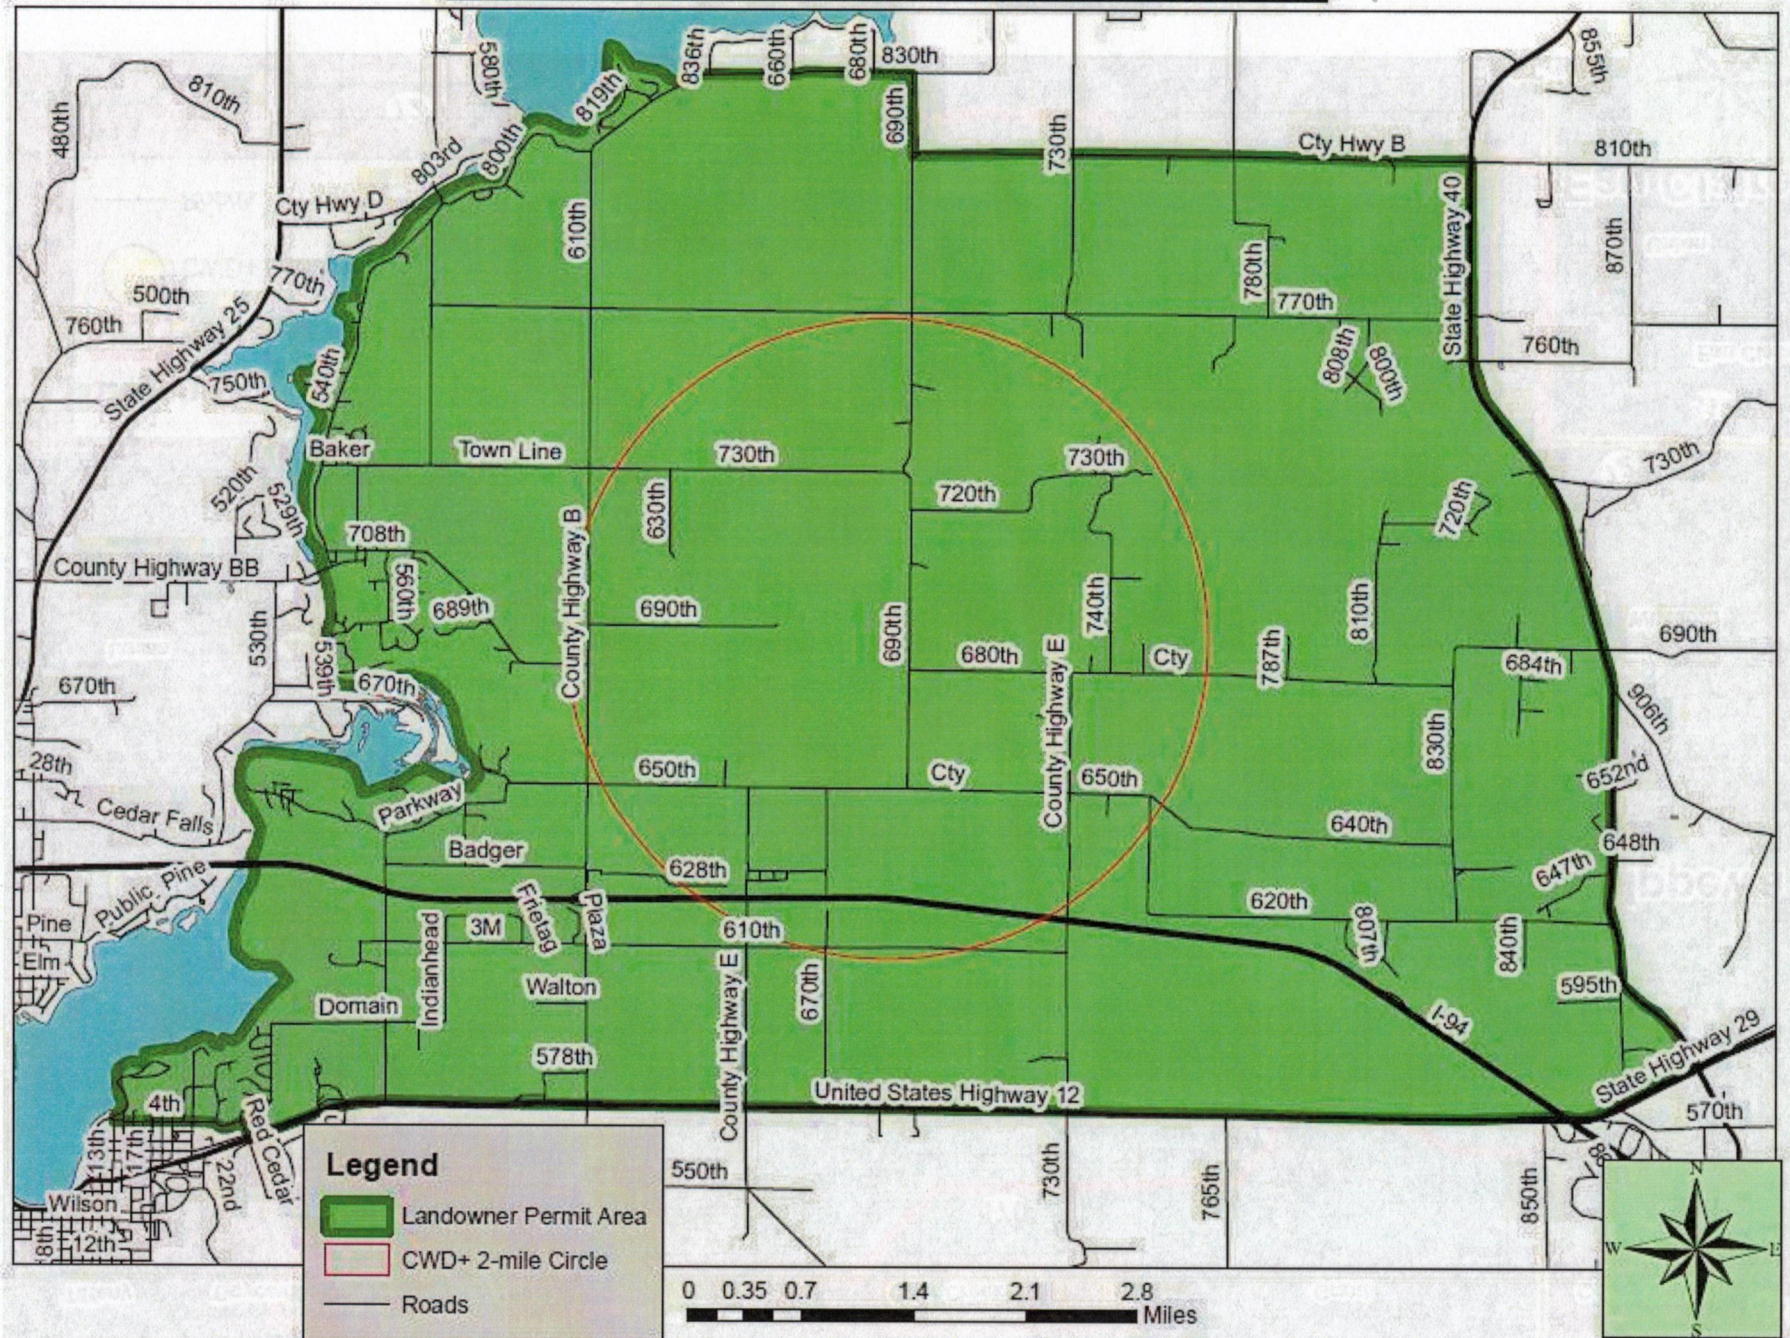

# Dunn County CWD - Landowner Permit Area

**Legend**

- Landowner Permit Area
- CWD+ 2-mile Circle
- Roads